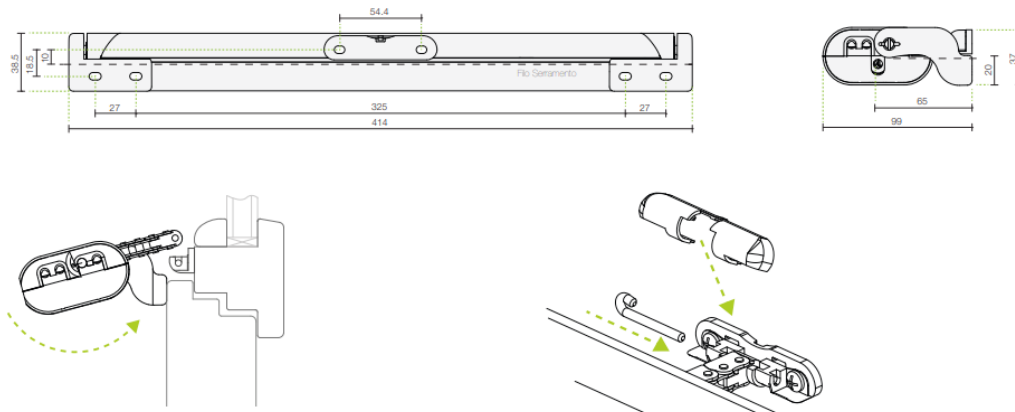

## KEY INFO / SPECIFICATIONS

	L35 230V	L35 24V
Connecting Cable	0.5m cable included	0.5m cable included
Current	0.19A	1.0A
IP Rating	IP44	IP44
Voltage Input	230V AC - 3 Core Connection	24V DC - 2 Core, Reverse Polarity
Stroke Speed	18 mm/s	18 mm/s
Available Stroke	Adjustable stroke: 50-100-150-200-250-300-350-400-420mm Stroke selectable via dip-switches	Adjustable stroke: 50-100-150-200-250-300-350-400-420mm Stroke selectable via dip-switches
Push Force	350N	350N
Pull Force	350N	350N
Operating Temperature	-5°C to +50°C	-5°C to +50°C
Synchronisation	No	No
Finish	Available in White (RAL9010), Black (RAL9005) and Grey (RAL7035)	Available in White (RAL9010), Black (RAL9005) and Grey (RAL7035)
Casing / Material	Polycarbonate	Polycarbonate
Dimensions	L:390mm x W:73mm x H:38mm	L:390mm x W:73mm x H:38mm
Weight	1.23kg	1.22kg

### SUITABLE FOR:

## TECHNICAL DRAWINGS

Bottom-hung  
inward opening window

Top-hung  
outward opening window

ATTENTION: Under the Construction Products Regulations (CPR) it is a legal requirement to use only certified products for smoke ventilation. It is the responsibility of the installer to ensure installations meet the relevant standards.