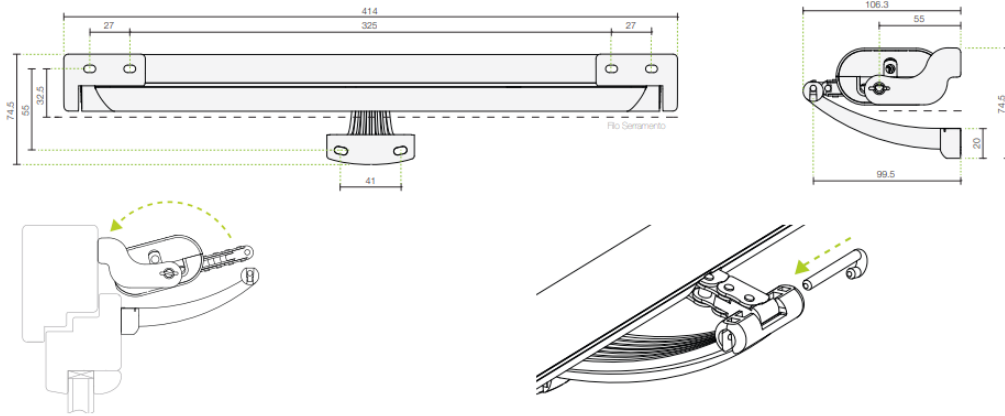

TECHNICAL DRAWINGS