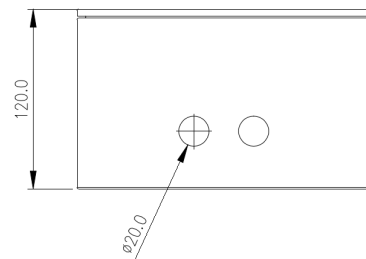

Easivent

KEY INFO / SPECIFICATIONS

Cable Entries	Top
IP Rating	IP65
Finish	Mild steel, RAL 7035 light grey powder-coated finish
Dimensions	H:200mm x W:200mm x D:120mm
Weight	3kg

SUITABLE FOR:

TECHNICAL DRAWINGS