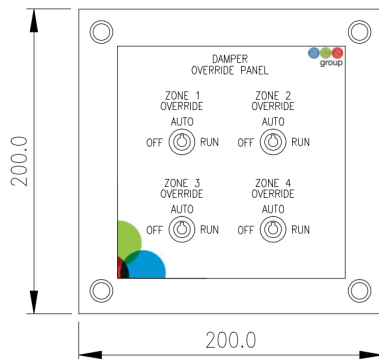

SUITABLE FOR:

TECHNICAL DRAWINGS