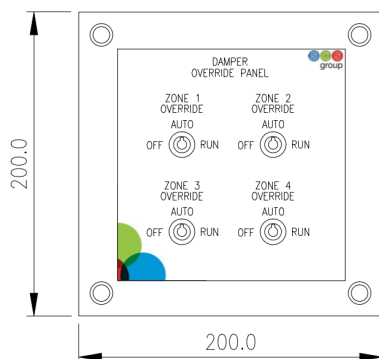

EV-OSP Firefighter's Override Panel.

EV-OSP4

Firefighter's override key switches to switch off or operate each zone.

WIDE RANGE

Various override panels available on request for up to 64 zones.

MANUFACTURER

Easivent

KEY INFO / SPECIFICATIONS

Cable Entries	Top
IP Rating	IP65
Finish	Mild steel, RAL 7035 light grey powder-coated finish
Dimensions	H:200mm x W:200mm x D:120mm
Weight	3kg

SUITABLE FOR:

TECHNICAL DRAWINGS