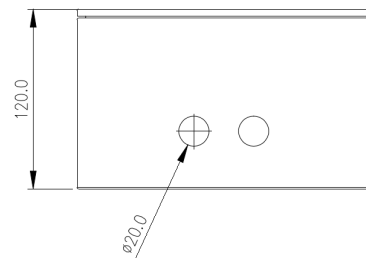

SUITABLE FOR:

TECHNICAL DRAWINGS