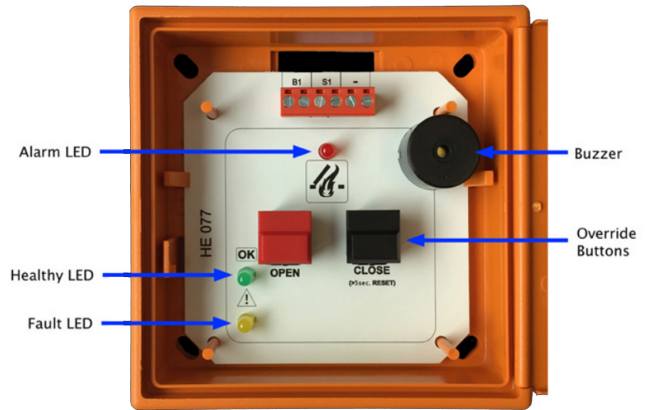

EV-HE077 Override Switch.

EV-HE077

The switch provides local override control of the smoke vent and head of stair vent with visual and audible indication.

HOW IT WORKS

Two buttons provide override open, close, firefighting and reset functions. Three coloured LEDs and an audible buzzer indicate system OK, fault and alarm status.

LOCATION

The override switch is located in the stairwell adjacent to the lobby firefighter's entrance and is wired directly to the interface panel.

CASING

The hinged door is secured by a common key lock to prevent tampering and has a frangible break-glass element for emergency use.

MANUFACTURER

Simon Protec

CONFORMITY

UKCA & CE Marked to prEN 12101-9
BS ISO 21927-9

KEY INFO / SPECIFICATIONS

Cable Entry	Rear
Connection	3 Wire to interface panel
IP Rating	IP42
Supply	24VDC, 32mA
Finish	ABS plastic RAL 2011 orange
Dimensions	H:125mm x W:125mm x D:35mm
Weight	0.25kg

SUITABLE FOR:

TECHNICAL DRAWINGS

ACCESSORIES

Part number	Product name
EV-HE077	Override switch orange

SPARE PARTS

Part number	Product name
E10014	Replacement break-glass pane
E10019	Spare key

ATTENTION: Under the Construction Products Regulations (CPR) it is a legal requirement to use only certified products for smoke ventilation. It is the responsibility of the installer to ensure installations meet the relevant standards.