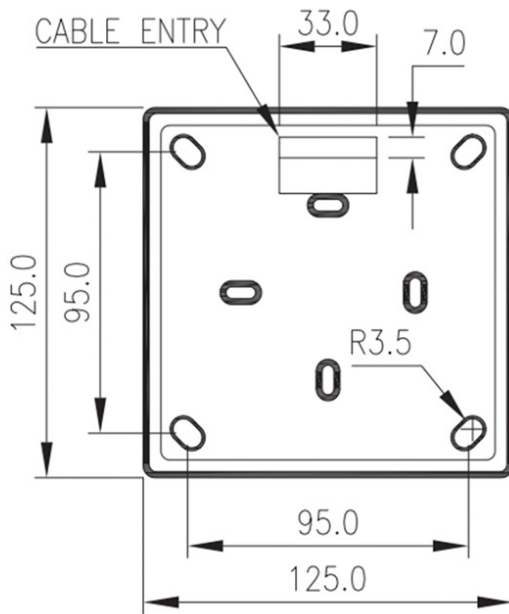

LOCATION

The override switch is located in the stairwell adjacent to the lobby firefighter's entrance and is wired directly to the interface panel.

CASING

The hinged door is secured by a common key lock to prevent tampering and has a frangible break-glass element for emergency use.

MANUFACTURER

Simon Protec

CONFORMITY

UKCA & CE Marked to prEN 12101-9
BS ISO 21927-9

KEY INFO / SPECIFICATIONS

Cable Entry	Rear
Connection	3 Wire to interface panel
IP Rating	IP42
Supply	24VDC, 32mA
Finish	ABS plastic RAL 2011 orange
Dimensions	H:125mm x W:125mm x D:35mm
Weight	0.25kg

SUITABLE FOR:

TECHNICAL DRAWINGS

ACCESSORIES

Part number	Product name
EV-HE077	Override switch orange

SPARE PARTS

Part number	Product name
E10014	Replacement break-glass pane
E10019	Spare key

ATTENTION: Under the Construction Products Regulations (CPR) it is a legal requirement to use only certified products for smoke ventilation. It is the responsibility of the installer to ensure installations meet the relevant standards.